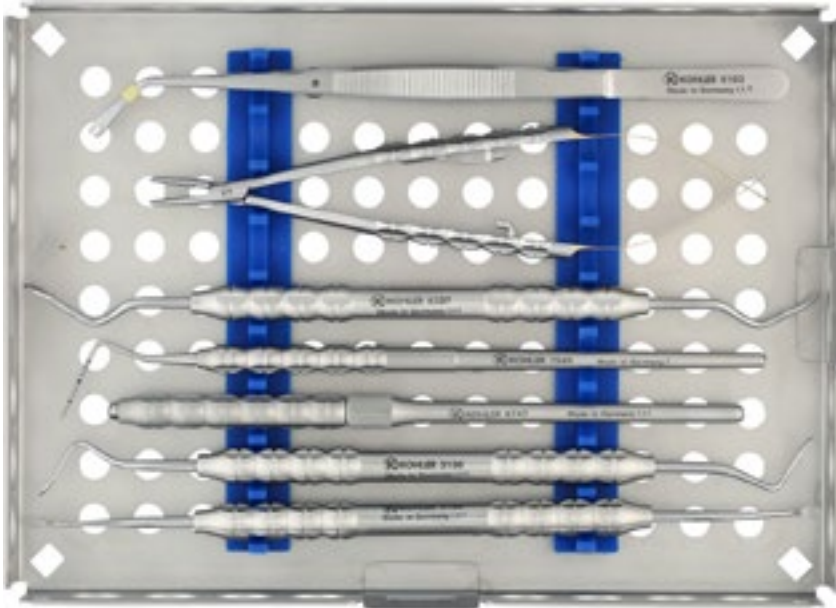

# Tunneling Instrument Kit

Tunneling instruments are designed for blunt split flap preparation of the buccal soft tissue, to prepare the tunnel for inserting a tissue graft. The gingivectomy knives are produced with extra long and slim working parts and are used to extend and mobilize the mucoperiosteal pocket. The toothed version especially reduces the risk of perforation when dissecting the supra-periost.

**Kit Contains**

3189 Tunneling instrument straight

3190 Tunneling instrument angled  
8337 Tunneling instrument angled,  
4,5 mm

6747 Micro scalpel blade handle  
(without blades)

7660 TC Needle holder  
CASTROVIEJO, straight 14 cm

7545 Periodontal probe CP15

4103 Suture pliers CORN

7604-BL 7604-BL Blue MIDI Tray with  
transverse bar

KOH7896

**\$1195.00**

/ Kit

Tunneling instruments are used in periodontal plastic surgery, to correct gingival resection within the esthetic zone.