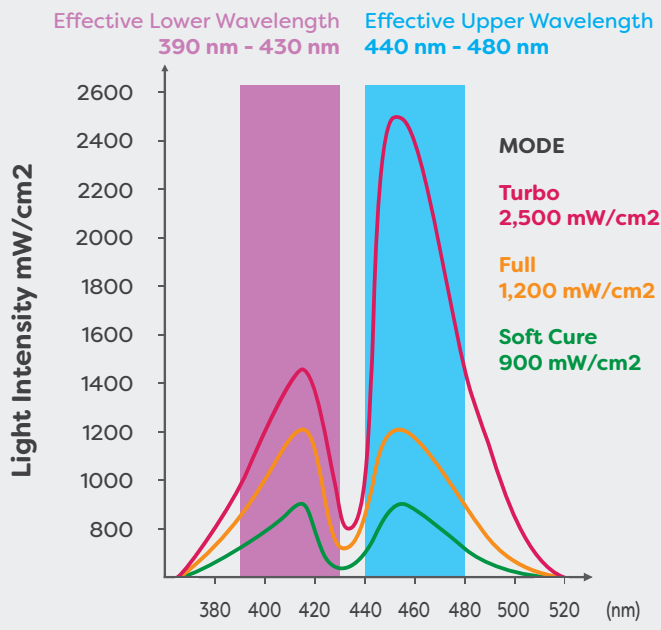

Hardened Glass Lens

90° Direct Light

Stainless Steel Head

360° Rotation

ON/OFF Button

Display Screen

Time Button

Mode Indicators

Mode Button

Charging Dock

premium plus™

DUAL WAVELENGTH LED CURING LIGHT

Light Head **10mm**
Wavelength **390-430nm (lower)**
440-480nm (upper)

Tack	2,000 mW/cm² For 1 Second±10%
Turbo	2,500 mW/cm² For 3 Seconds±10%
3'+ 3'	2,000 mW/cm² For 3 + 3 (1 sec blink) Seconds±10%
6'+ 6'	1,500 mW/cm² For 6 + 6 (1 sec blink) Seconds±10%
Full	1,200 mW/cm² For 5, 10, 15, 20 Seconds±10%
Ramp	First 5 sec 0-1,200 mW/cm² Next 5, 10, 15, 20 sec 1,200 mW/cm²±10%
Soft Cure	First 5 sec 0-900 mW/cm² Next 5, 10, 15, 20 sec 900 mW/cm²±10%

Built-in Light Meter

PPIC02-D
$553.25
Each

DISPOSABLE PROPHY ANGLES

Premium Plus

- Fits all standard straight handpieces.
- Inclined angle 105 degree.
- Guaranteed no dislodging of cup.

Take **20% OFF**

PPI3399-105R/S
$57.68
Usually $72.10 / 100 Pack

LATEX FREE PROPHY CUPS

Premium Plus

Take **20% OFF**

Latch / RA PPI222
$28.84
Usually $36.05 / 100 Pack

Screw In PPI221
$24.72
Usually $30.90 / 100 Pack

Snap On PPI220
$13.16
Usually $16.45 / 100 Pack